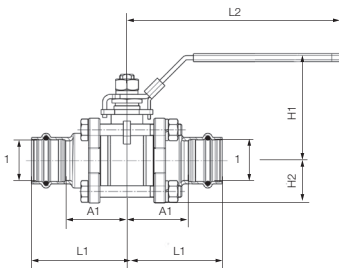

Tech Data

Viega ProPress® Bronze 3-Piece Ball Valve, Model 2972.1ZL

The ProPress Bronze 3-Piece Ball valve is equipped with a full port, stainless-steel 3-piece body. The ball valve features an EPDM sealing element and Viega's Smart Connect® Technology

Viega ProPress Ball Valve Zero Lead Bronze 3-Piece - Model 2972.1ZL

| Part No. | Size (in) | H1 (in) | H2 (in) | L1 (in) | L2 (in) | A1 (in) | Cv (US gal/min) | Bolt Torque (ft/lbs) |
|----------|-----------|---------|---------|---------|---------|---------|--------------------|-------------------------|
| | 1 | | | | | | | |
| 87275 | 1/2 | 2.28 | 0.91 | 1.93 | 3.98 | 1.10 | 10.9 | 7.5 |
| 87280 | 3/4 | 2.83 | 1.06 | 2.52 | 5.87 | 1.61 | 23.9 | 15 |
| 87285 | 1 | 2.91 | 1.14 | 2.60 | 5.87 | 1.70 | 47.3 | 15 |
| 87290 | 1 1/4 | 3.35 | 1.38 | 3.27 | 7.56 | 2.24 | 76.4 | 22.5 |
| 87295 | 1 1/2 | 3.58 | 1.54 | 3.78 | 7.56 | 2.36 | 113 | 22.5 |
| 87300 | 2 | 3.90 | 1.81 | 4.06 | 7.56 | 2.48 | 210 | 22.5 |