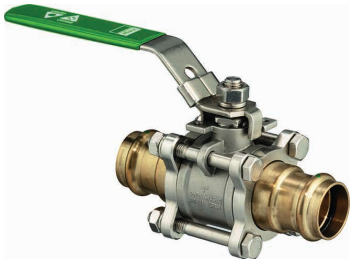

Tech Data

Viega ProPress® Bronze 3-Piece Ball Valve, Model 2972.1ZL

The ProPress Bronze 3-Piece Ball valve is equipped with a full port, stainless-steel 3-piece body. The ball valve features an EPDM sealing element and Viega's Smart Connect® Technology

for easy identification of unpressed connections during pressure testing.

Features

- 316 stainless steel ball
- Blowout-proof 316 stainless steel stem
- Adjustable packing nut
- Reinforced PTFE seats
- ProPress connection
- Smart Connect technology

Accessories

- Handle, Model 4875.80
- Stem Extension, Model 2972.12

Approvals

- NSF®-61-372
- NSF®-U.P. Code
- IAPMO/ANSI Z1157
- Listed by NSF to Commercial Hot

This document is subject to updates. For the most current Viega technical literature, please visit www.viega.us.

Viega ProPress Ball Valve Zero Lead Bronze 3-Piece - Model 2972.1ZL

| Part No. | Size (in) | H1 (in) | H2 (in) | L1 (in) | L2 (in) | A1 (in) | Cv (US gal/min) | Bolt Torque (ft/lbs) |
|----------|-----------|---------|---------|---------|---------|---------|--------------------|-------------------------|
| | 1 | | | | | | | |
| 87275 | 1/2 | 2.28 | 0.91 | 1.93 | 3.98 | 1.10 | 10.9 | 7.5 |
| 87280 | 3/4 | 2.83 | 1.06 | 2.52 | 5.87 | 1.61 | 23.9 | 15 |
| 87285 | 1 | 2.91 | 1.14 | 2.60 | 5.87 | 1.70 | 47.3 | 15 |
| 87290 | 1 1/4 | 3.35 | 1.38 | 3.27 | 7.56 | 2.24 | 76.4 | 22.5 |
| 87295 | 1 1/2 | 3.58 | 1.54 | 3.78 | 7.56 | 2.36 | 113 | 22.5 |
| 87300 | 2 | 3.90 | 1.81 | 4.06 | 7.56 | 2.48 | 210 | 22.5 |